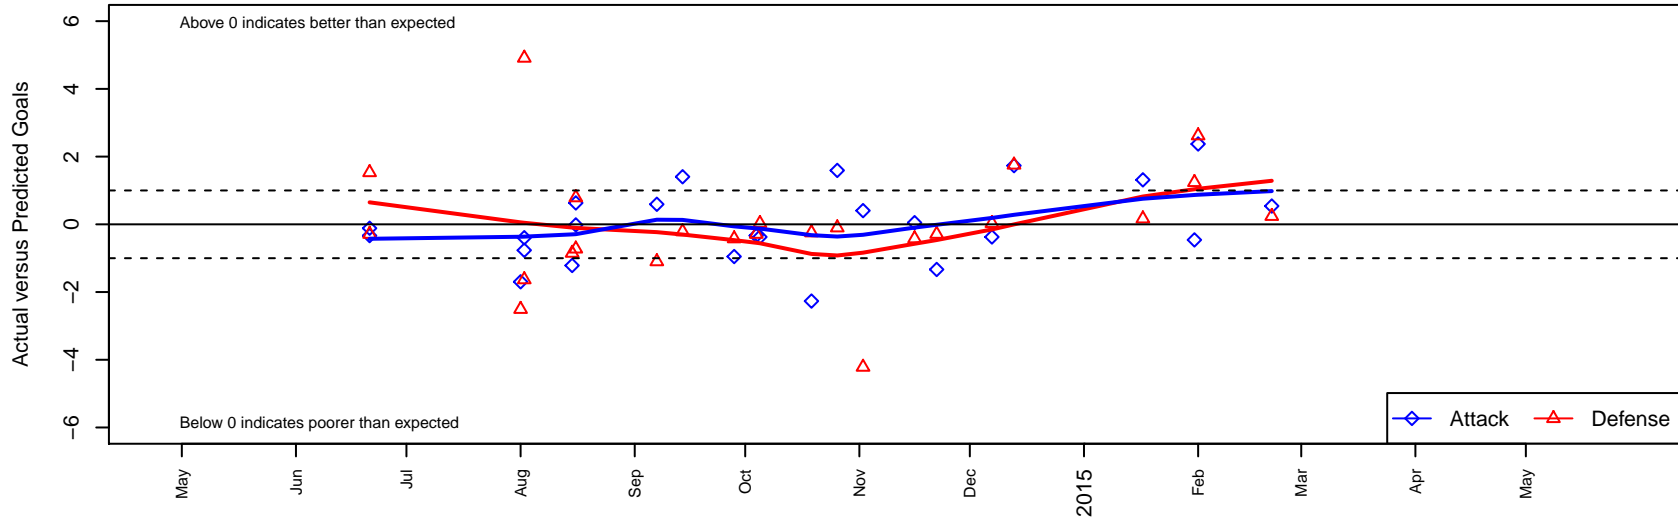

NW United Premier B96

NW United FC
 Burlington, WA
 B96 total strength=1515
 attack=17.29 defense=8.2
 fall league = PSPL Classic 1 U19
 notes= Savoy 2013, 2014

alt names used:

Venues played:
 2014 Skagit Firecracker Gold U17-19
 2014 WA Rush Cup B19 Gold U19
 2014 Skagit Super Cup HS Gold
 2014 PSPL Classic 1 U19
 2014 WA Cup U18/19 Gold/Silver U19

NW United Premier B96
 Dots are actual minus expected GF (blue circles) and GA (red triangles).
 Blue line is smoothed change in attack strength. Red is smoothed change in defense strength.

**attack and defense variance (black dot)
relative to other teams
and top 10 in region**