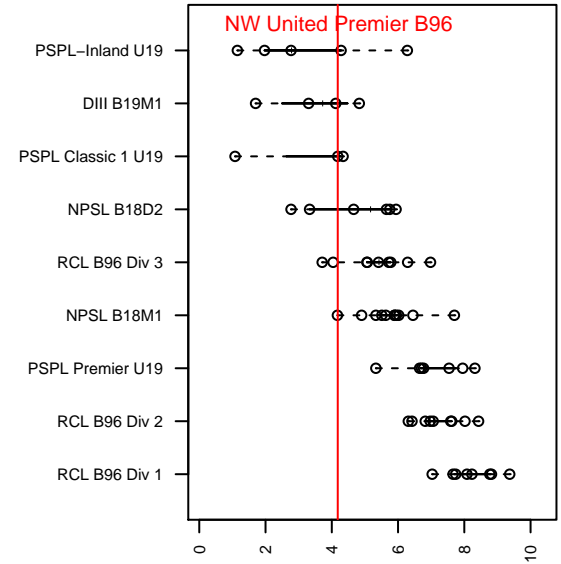

**attack and defense rating
relative to others at age
and all opponents in last 13 months**